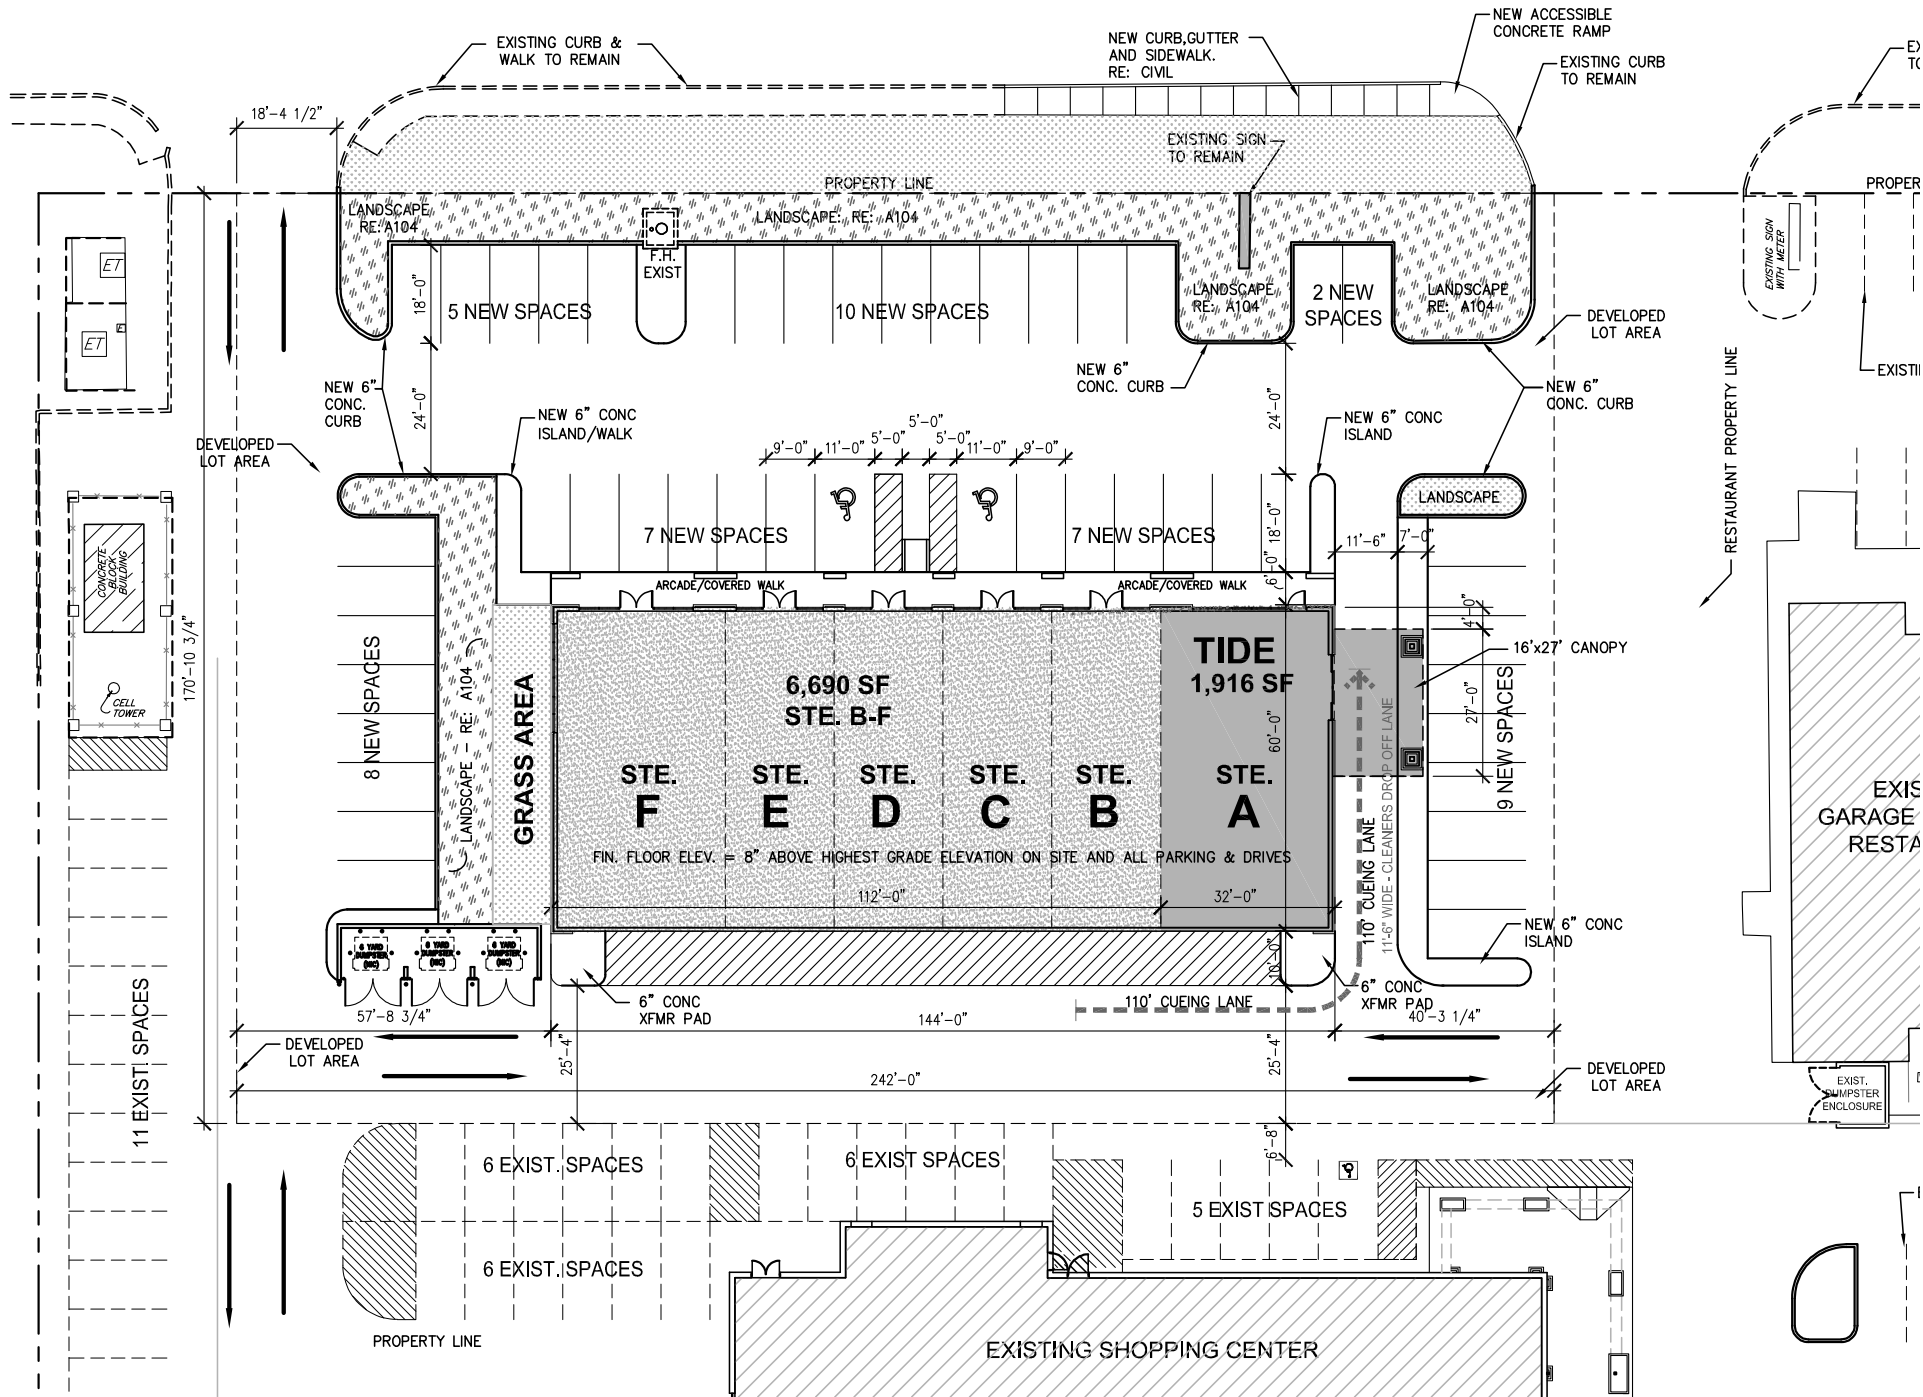

EXISTING RESTAURANT PARKING LOT

1 EXHIBIT "A" - PROPOSED SITE PLAN  
 SCALE: 1" = 20'